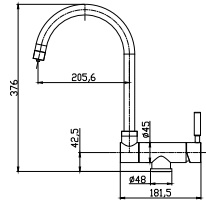

DG-B3319-Cr
Window Foldable 3 Way Faucet
Color: Polishing Chrome
G.W:14.5Kgs Qty. 6Pcs
Carton Size: 49x47.5x29CM