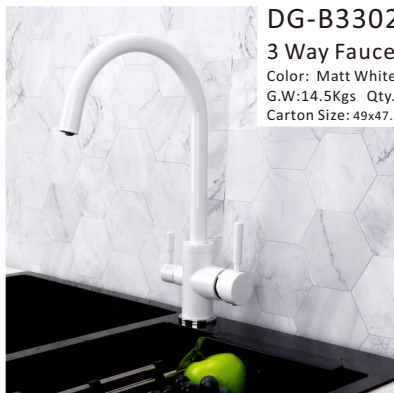

Color: Matt Black
G.W:16.5Kgs Qty. 6Pcs
Carton Size: 49x47.5x29CM

DG-B3302-Cr

3 Way Faucet

Color: Polishing Chrome
G.W:14.5Kgs Qty. 5Pcs
Carton Size: 49x47.5x29CM

DG-B3302-MB

3 Way Faucet

Color: Matt Black
G.W:14.5Kgs Qty. 6Pcs
Carton Size: 49x47.5x29CM