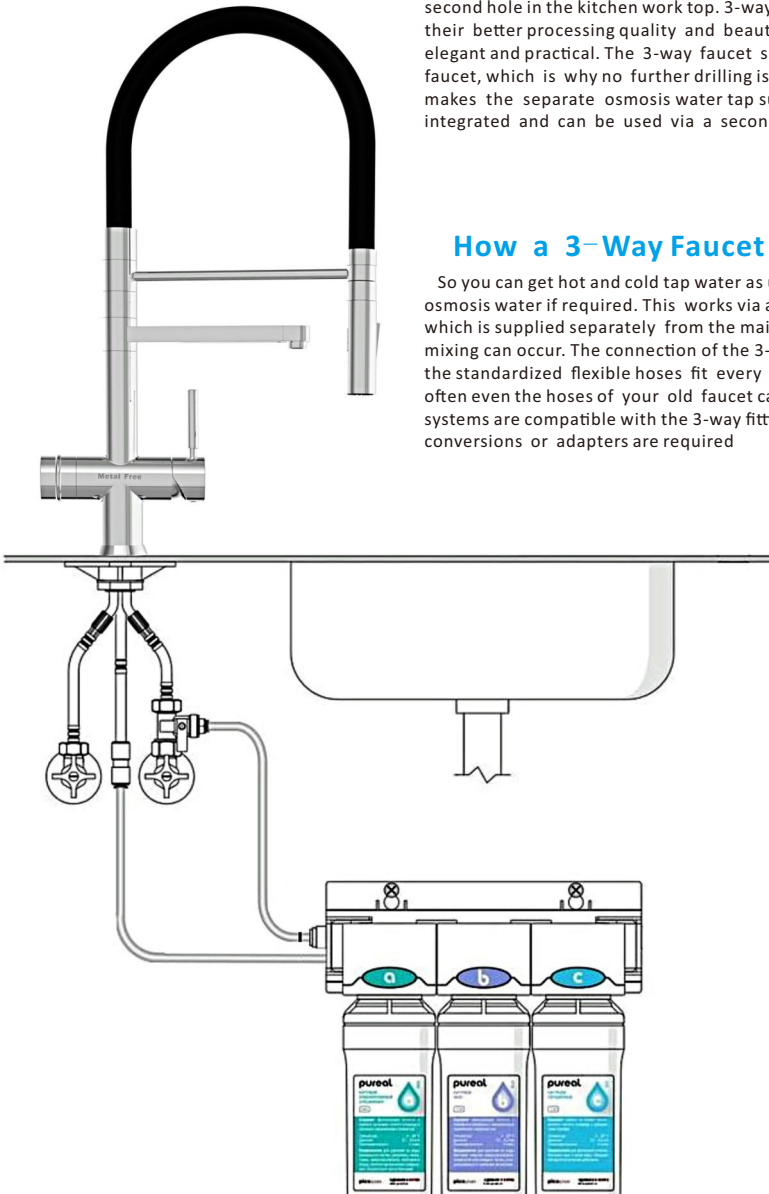

3 Way Faucet

The more optimal solution is of course the 3-way tap. It integrates seamlessly into your kitchen and makes every osmosis system invisible. The biggest advantage of a 3-way tap is that you don't have to drill a second hole in the kitchen work top. 3-way fittings not only impress with their better processing quality and beautiful appearance, they are also elegant and practical. The 3-way faucet simply replaces your previous faucet, which is why no further drilling is required. At the same time, it makes the separate osmosis water tap superfluous, as this is already integrated and can be used via a second lever on the 3-way fitting.

How a 3-Way Faucet Works

So you can get hot and cold tap water as usual, but at the same time tap osmosis water if required. This works via a second water line in the tap, which is supplied separately from the mains water, which means that no mixing can occur. The connection of the 3-way faucet is very easy, since the standardized flexible hoses fit every connection in households and often even the hoses of your old faucet can be used. All of our osmosis systems are compatible with the 3-way fittings, which is why no further conversions or adapters are required.