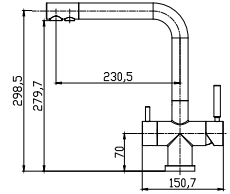

DG-B4401-NK

4 Way Faucet

Color: Satin Nickel

G.W:16.5Kgs Qty. 6Pcs

Carton Size: 49x47.5x29CM