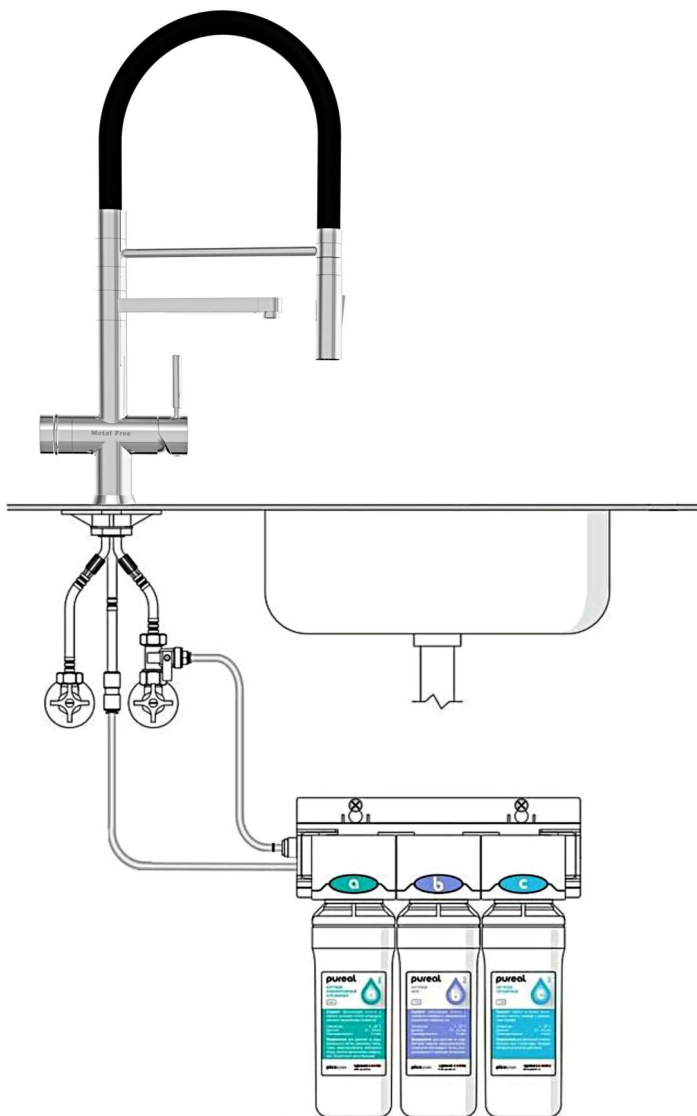

DOGO

DOGO SANITARY WARE LTD.

2023